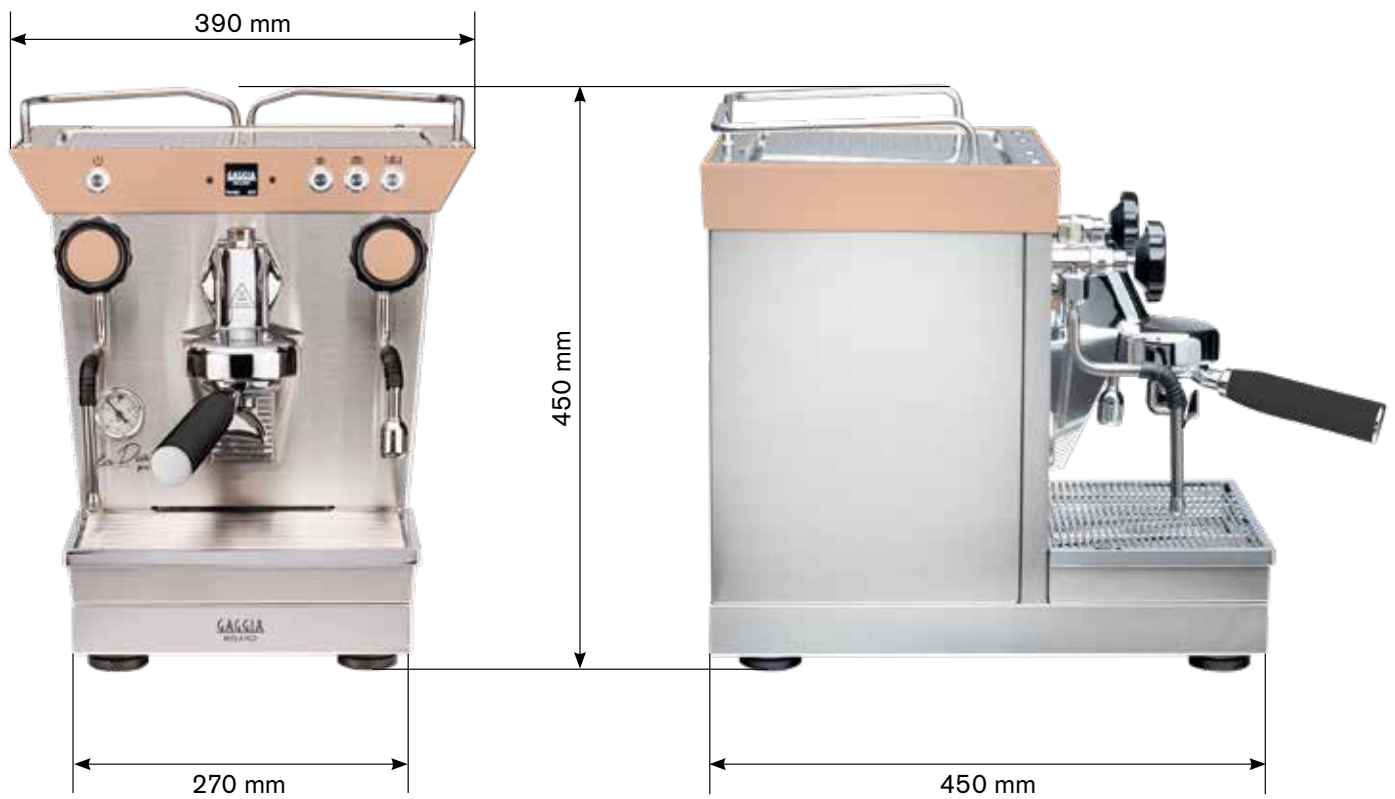

## DIMENSIONS & WEIGHT

**WEIGHT:** 25 Kg (La Dea) / 30 Kg (La Dea Pro)

However, La Dea's compact 1.54-inch LCD colour display offers a wealth of functionality. Users can set and monitor the machine's delivery parameters - such as temperature (based on the PID system) and extraction time - or even have La Dea started automatically, after a prescribed period of time.